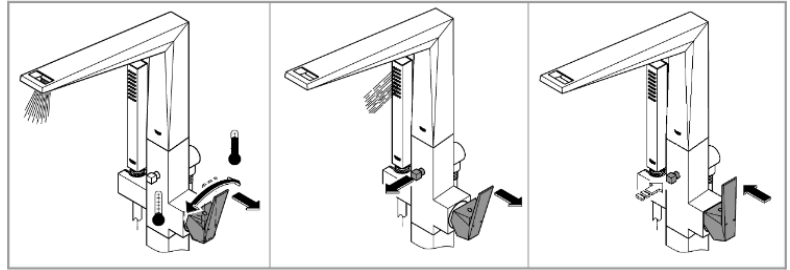

PROJECT		REF		REV	ITEM CODE	
LOCATION		DATE			PAGE	

SANITARY WARE SPECIFICATION SHEET

GROHE ALLURE BRILLIANT

LIKE A DIAMOND

With its crisp planes, intriguing angles and cut-out details, Allure Brilliant illustrates the absolute precision that can only be achieved through years of experience and an unflinching passion for innovation. Complex without being complicated, faceted faucets add a new dimension to bathroom design and a new dimension to water. With its gem-like quality and structured shape, Allure Brilliant exudes architectural appeal.

Our designers and engineers have taken on the role of lapidaries, refining and polishing with utmost care to create a collection of intriguing designs, which will challenge your perception of bathroom fittings.

SPARE PARTS

Pos.-nr.	Prod. description	Order-nr.
1	Race	46803000
2	Lever	46804000
3	Cartridge	46048000
4	Diverter knob	46805000
5	Diverter	65655000
6	Non-return valve	08565000
7	Dirt strainer	0700200M

* Optional accessories

Note:

* All information of the above is for the reference only. No prior notice is made if any changes.